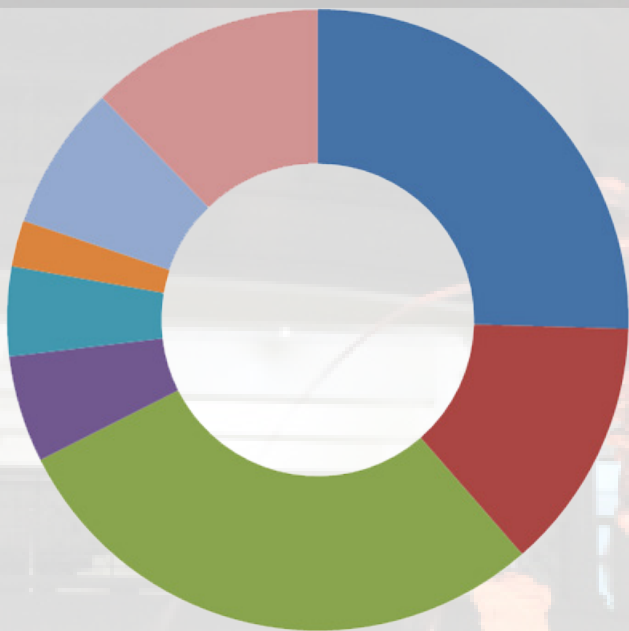

Welcome to 'C-Stats', Cagayan State University's official factsheet devoted exclusively to give you a quick look at very important facts and figures collected by the Management Information Office (MIS) - University Planning and Development Office (UPDO). With the 'C-Stats' (a play between C, which stands for CSU, and Stats, shortcut of Statistics), you can view detailed statistics on enrolment, faculty, student and much more. This comes out every semester for all CSUians. Happy reading!

First Semester SY 2014-2015 Enrollment Data

DATA BY CAMPUS

- Andrews 10,624
- Aparri 5,294
- Carig 11,685
- Gonzaga 2,242
- Lallo 1,875
- Lasam 973
- Piat 3,051
- Sanchez Mira 4,940

The Cagayan State University (CSU) recorded a better - than expected enrollment growth of 7.8 percent this semester, boosting its efforts to attract more Cagayanos to join the University, the biggest state university in Northern Luzon in terms of student population.